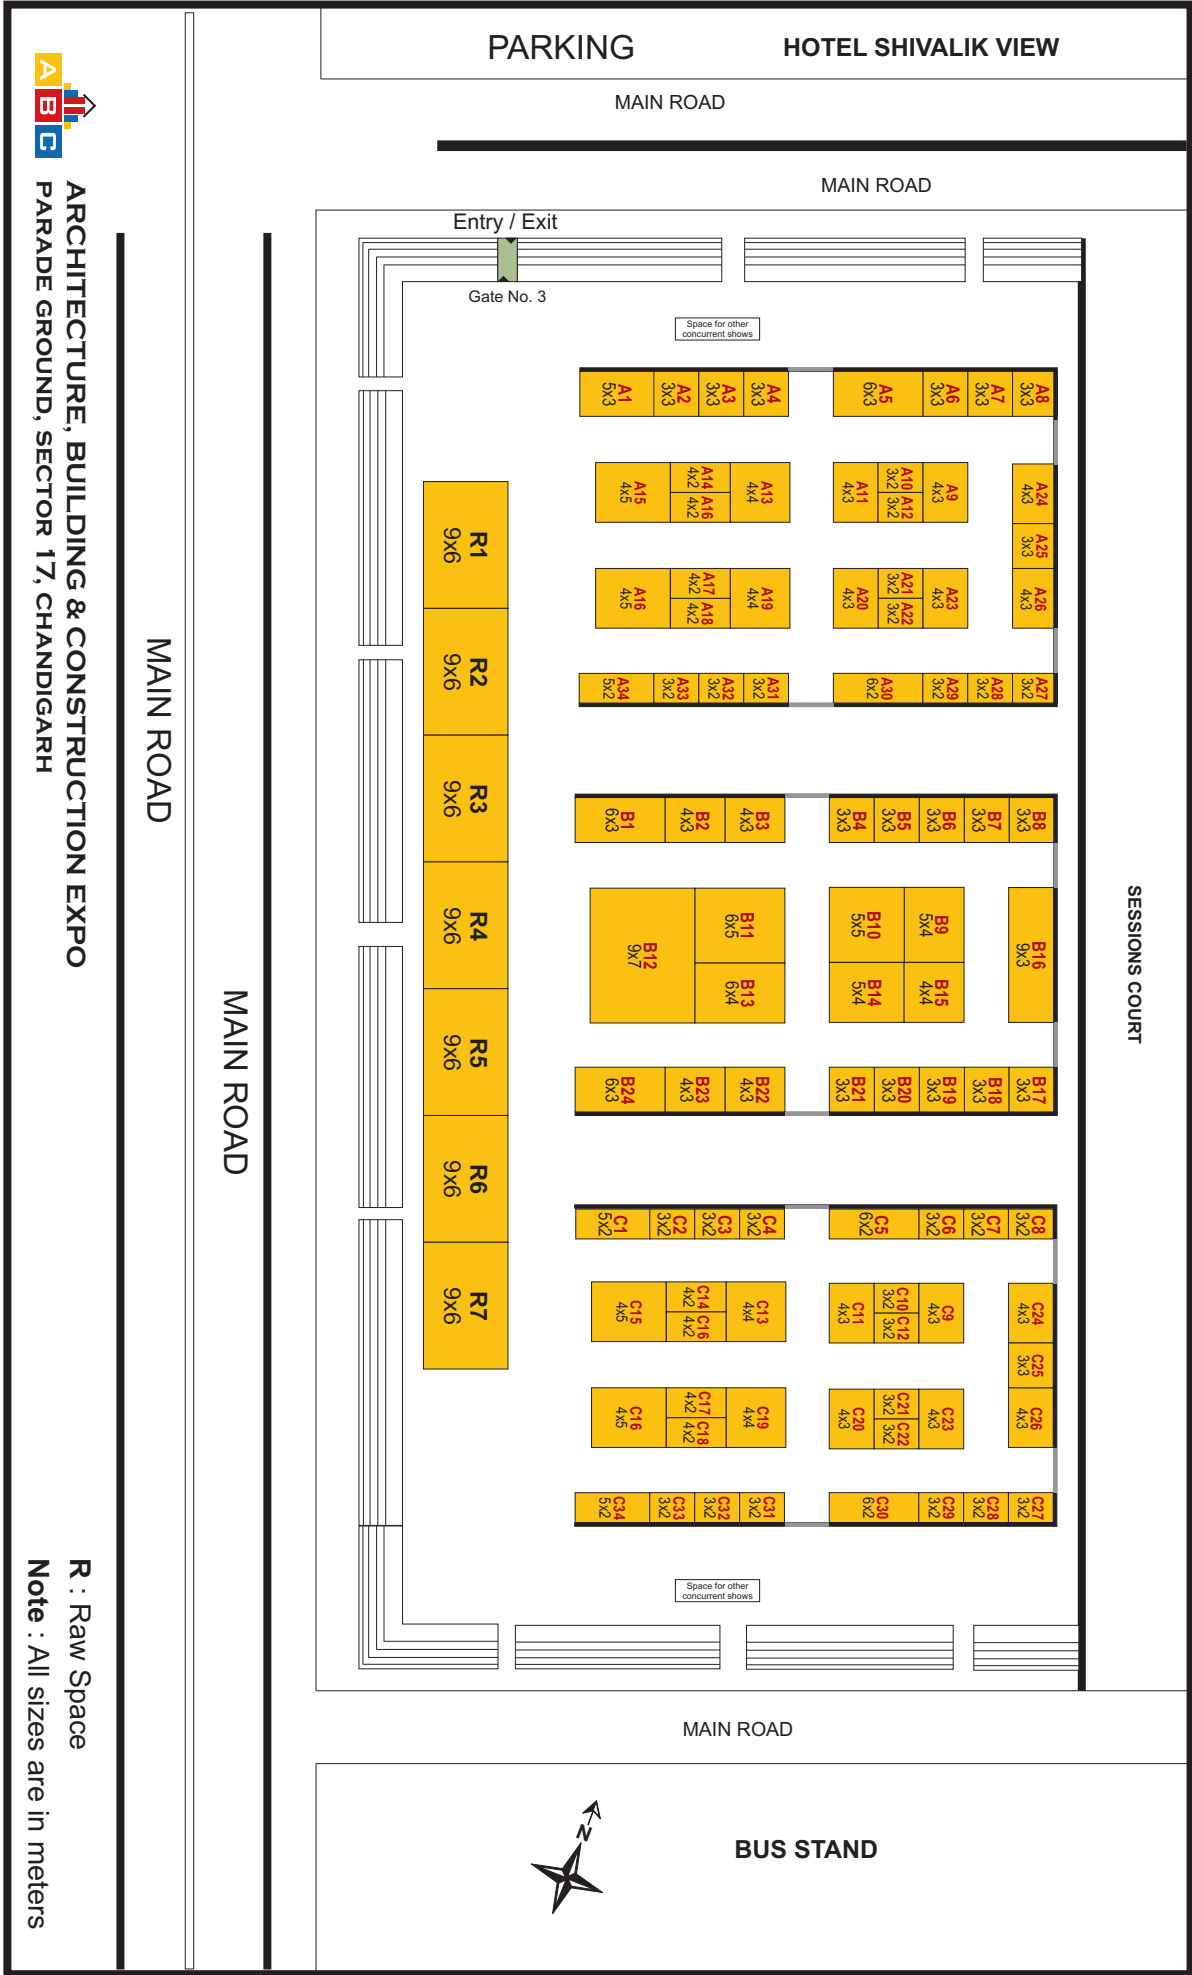

LAYOUT PLAN : CHANDIGARH

ARCHITECTURE, BUILDING & CONSTRUCTION EXPO
PARADE GROUND, SECTOR 17, CHANDIGARH